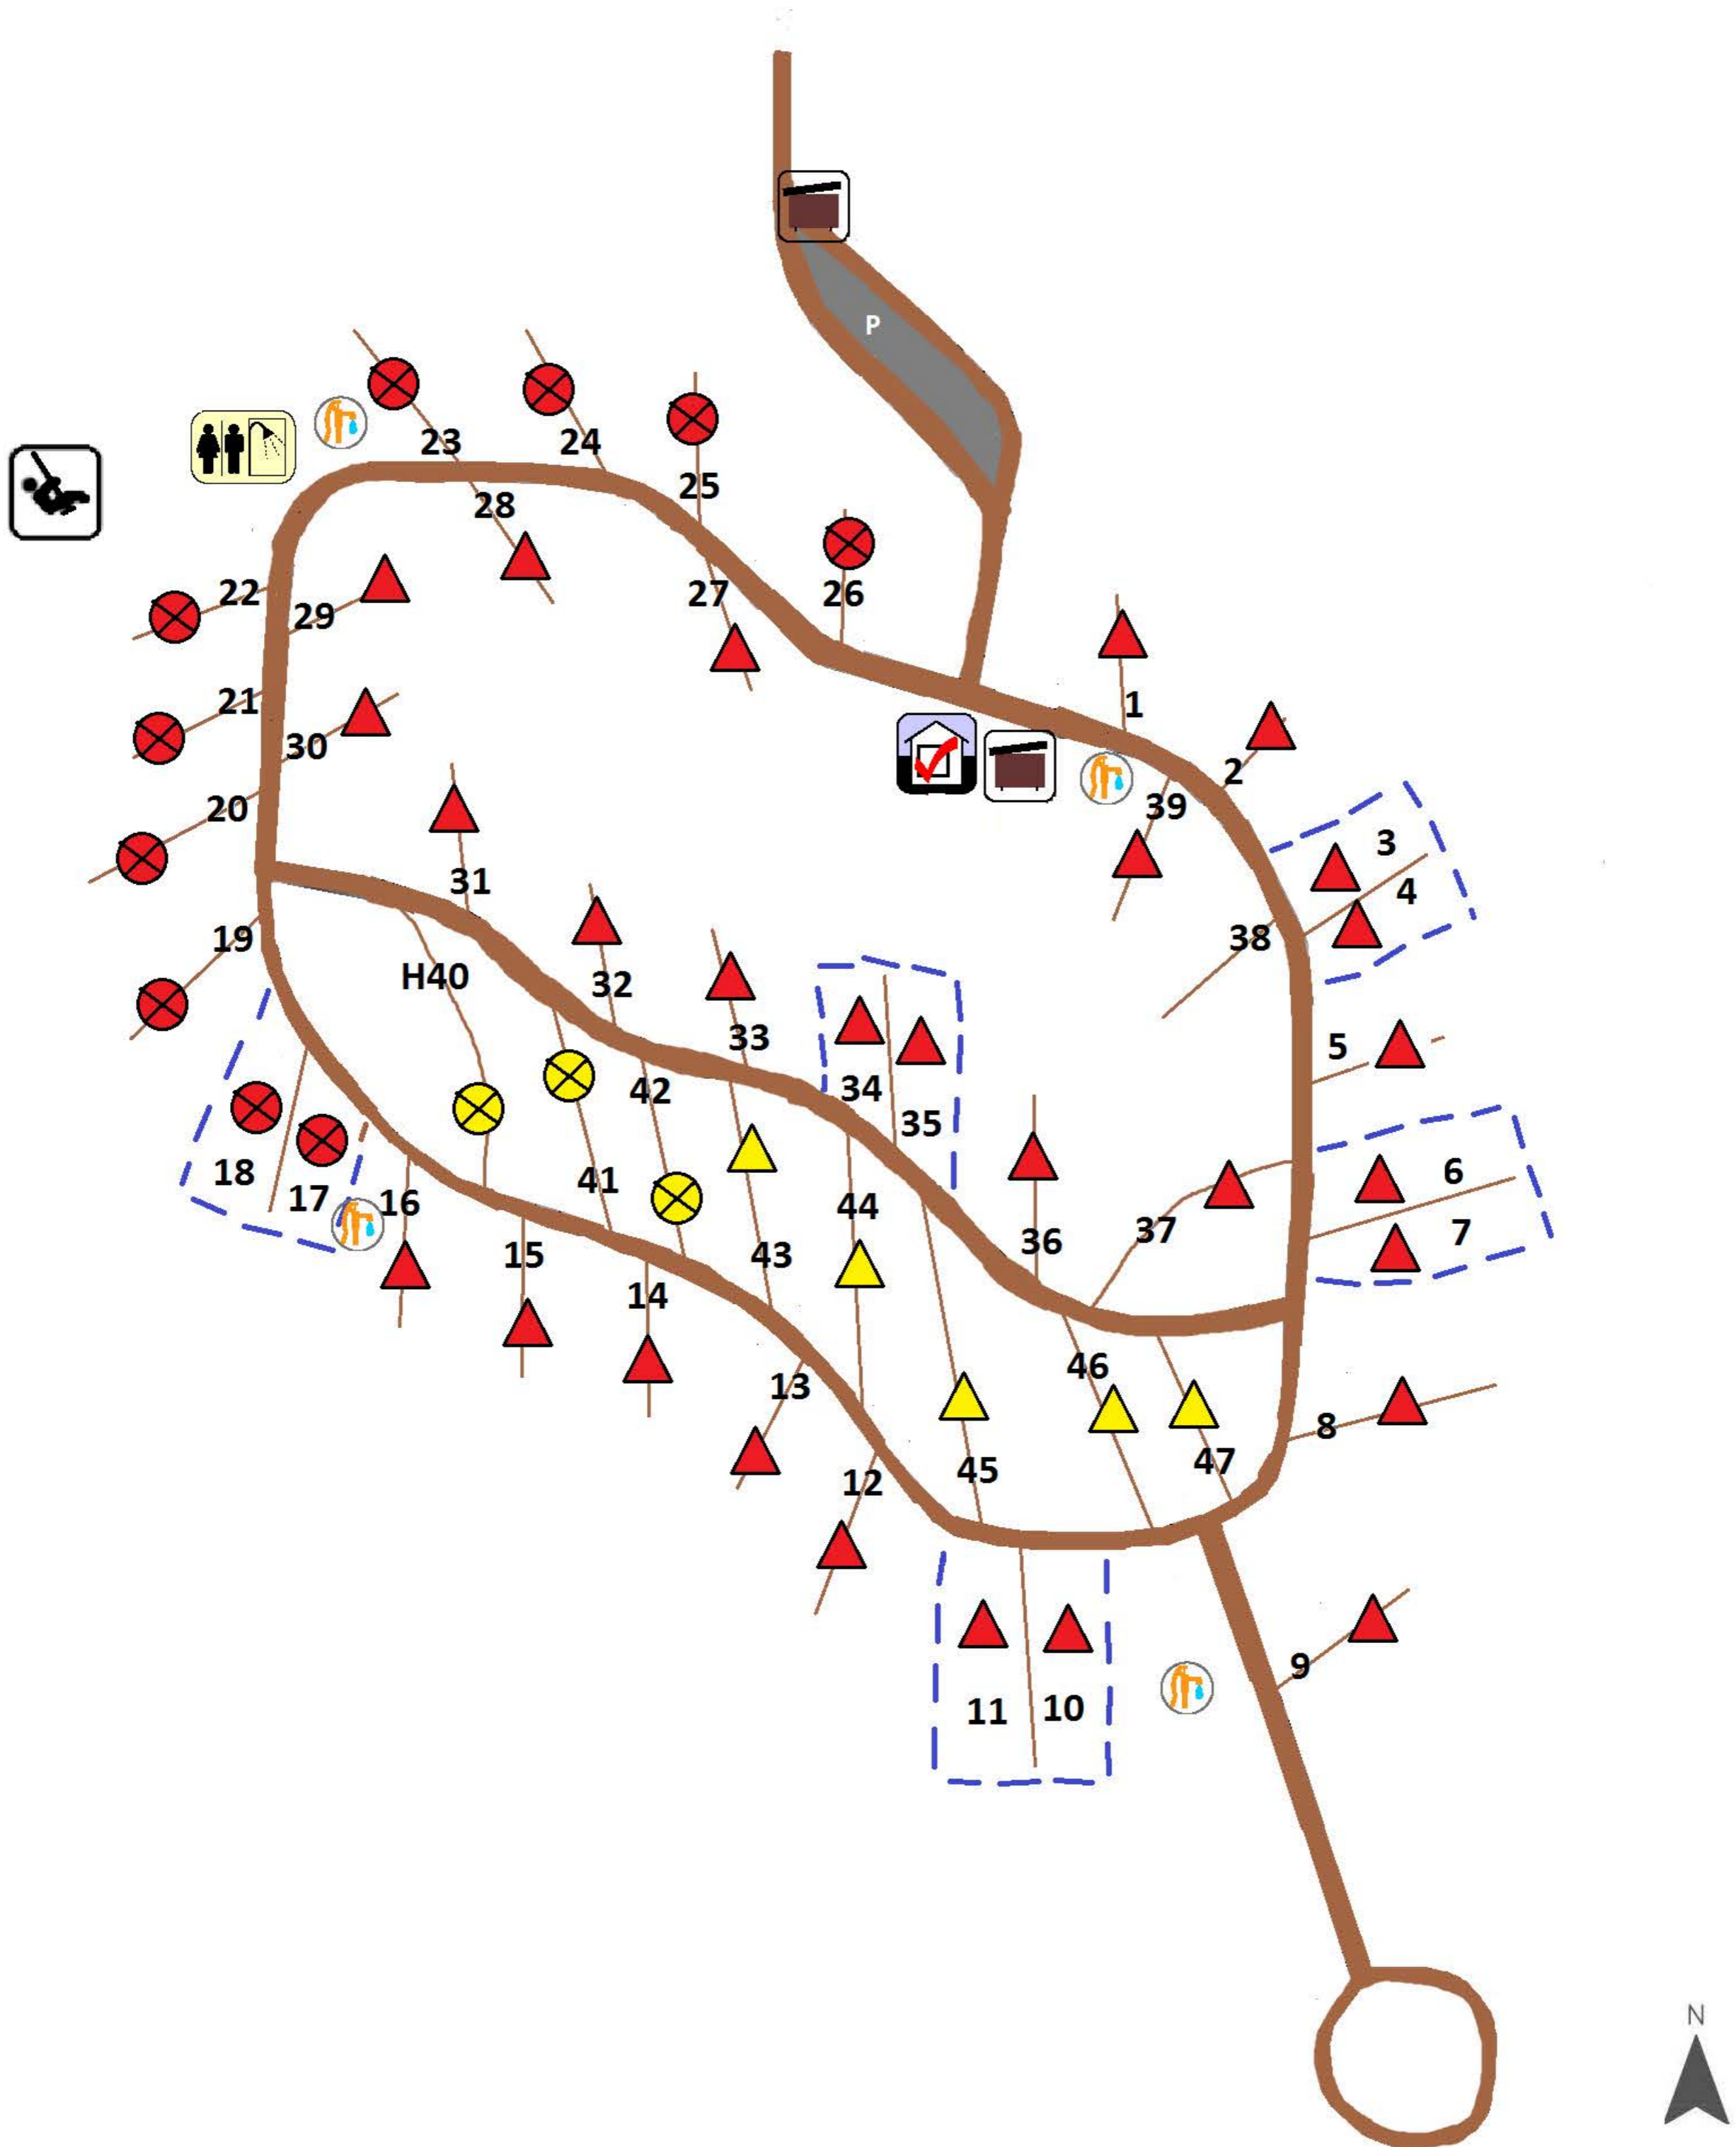

Brushy Creek State Recreation Area

Beach Campground

△ Reservable

▲ 50-amp

▲ Full Hook-up

--- Buddy Sites

⊗ Non-Reservable

⊗ 50-amp

⊗ Full Hook-up

--- Buddy Sites

Brushy Creek State Recreation Area South Equestrian Campground

- | | |
|-------------------|-------------------|
| △ Reservable | ⊗ Non-Reservable |
| ▲ 50-amp | ⊗ 50-amp |
| ▲ Full hook-up | ⊗ Full hook-up |
| ▲ Non-electric | ⊗ Non-electric |
| - - - Buddy sites | - - - Buddy sites |